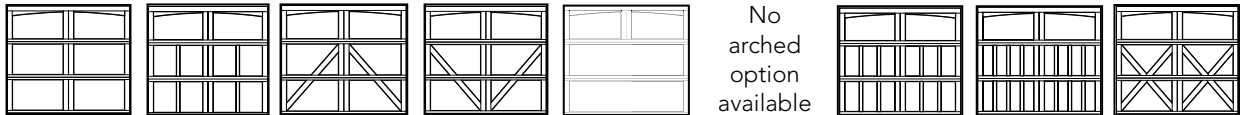

Carriage House Collection

Door Designs

Select your door panel style and color

1 Choose a panel style:

Square top

Models:

301 302 303 304 305 306 307 308 309

7'
tall

8'
tall

Arched top

Models:

301 302 303 304 305 306 307 308 309

7'
tall

8'
tall

Carriage House Collection

Door Designs